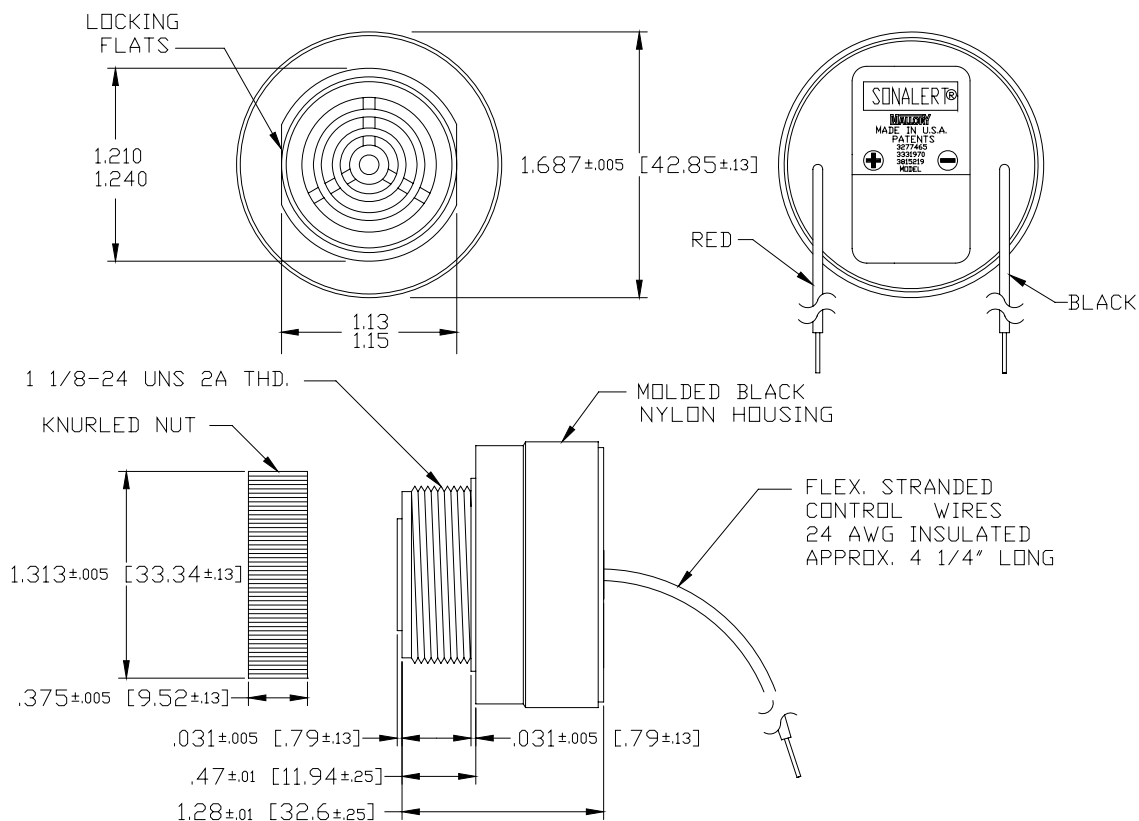

Specifications:

Sound level Category	Loud Sound Level
Mode of Operation	Continuous tone
Mounting	Panel (see note)
Voltage Rating	6 to 28 Vdc
Frequency	2900 Hz ±500 Hz
Loudness (Min. Voltage)	80 dB(A) min. @ 2 FT and 6 Vdc
Loudness (Max Voltage)	90 dB(A) min. @ 2FT and 28 Vdc
Current Draw	4 mA Max @ 6 Vdc
Current Draw	16 mA Max @ 28 Vdc
Storage Temperature	-40°C to +85°C
Operating Temperature	-30°C to +65°C
Weight (Typical)	1.5 oz (42 g)
Housing	6/6 Nylon, Color Black
Options	For other options contact factory

Dimensions: Inches (mm)

UL Recognized  RoHS Compliant

NOTE: MOUNTING- REMOVE BLACK PLASTIC NUT AND INSERT THREADED FRONT THROUGH 1.25" HOLE PUNCHED IN PANEL, IF ORIENTATION IS NEEDED, NOTE LOCKING FLATS ON DRAWING. SCREW NUT BACK ON. DO NOT OVERTIGHTEN.